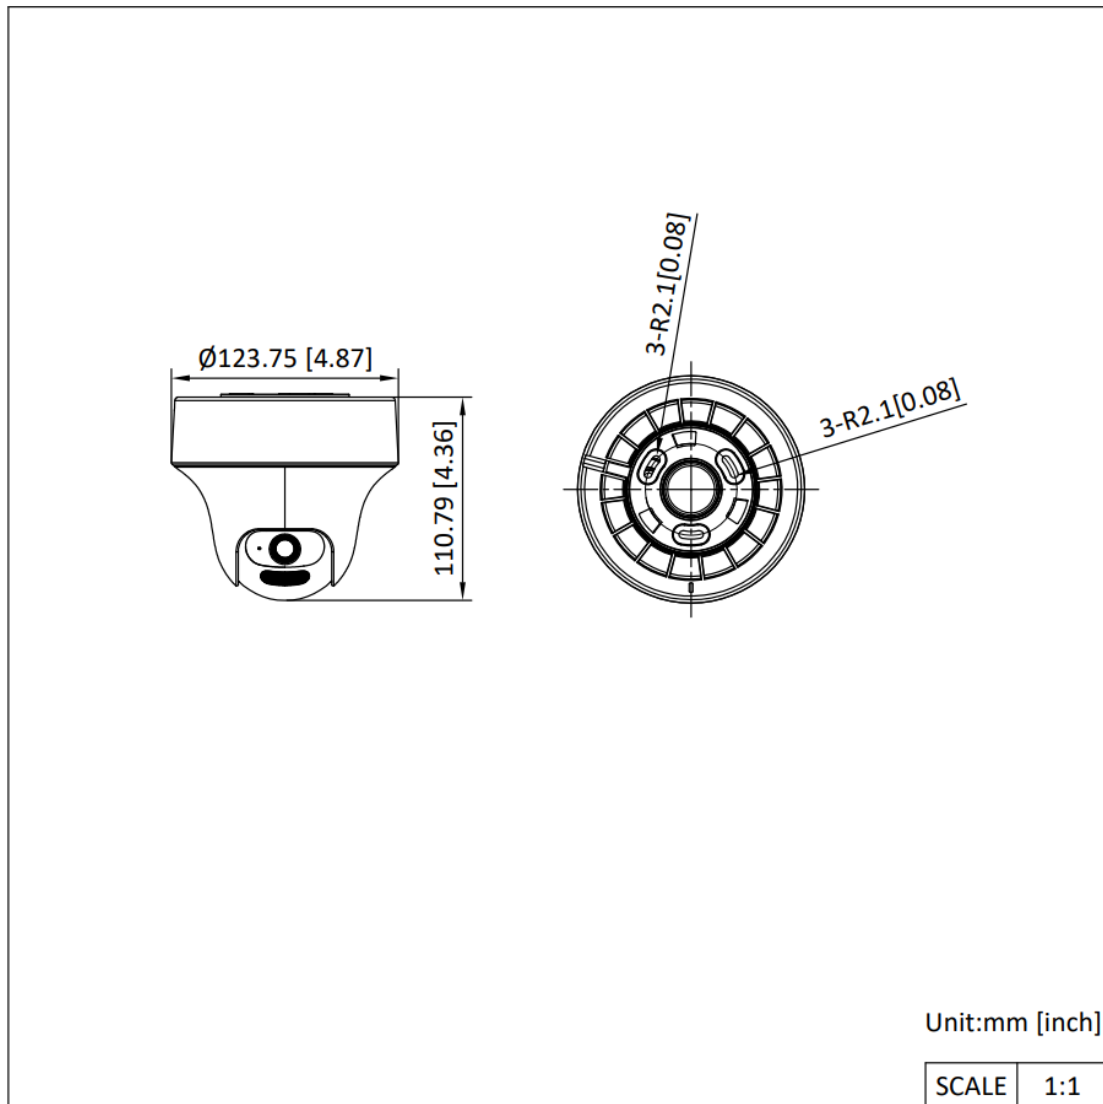

## ▪ Specification

Camera	
Image Sensor	3K CMOS
Max. Resolution	2960 (H) × 1665 (V)
Min. Illumination	0.01 Lux @(F2.0, AGC ON), 0 Lux with White Light
Shutter Time	PAL: 1/12.5 s to 1/50,000 s,NTSC: 1/15 s to 1/50,000 s
Day & Night	ICR
Angle Adjustment	Pan: 0° to 350°,Tilt: 0° to 100°
Signal System	PAL/NTSC
Lens	
Lens Type	2.8 mm, 3.6 mm fixed lens
Focal Length & FOV	2.8 mm, horizontal FOV: 112°, vertical FOV: 62°, diagonal FOV: 131°; 3.6 mm, horizontal FOV: 92°, vertical FOV: 48°, diagonal FOV: 112°
Lens Mount	M12
Microphone	
Pickup Distance	In a radius of up to 5 m
Amount	1
Speaker	
Rated Power	2 W
Speaker Range	In a radius of up to 5 m
Illuminator	
Supplement Light Type	IR, White Light
Supplement Light Range	IR: Up to 25 m,White Light: Up to 20 m
Image	
Image Settings	Anti-banding, Brightness, Sharpness, Smart IR
Frame Rate	TVI: 3K @10 fps/12.5 fps/20 fps/25 fps, 4 MP @25 fps/30 fps, 1080P @25 fps/30 fps
Day/Night Mode	Auto/Color/BW (Black and White)
Wide Dynamic Range (WDR)	Digital WDR
Image Enhancement	DWDR, BLC, HLC, Global, HLS
Noise Reduction	2D DNR
White Balance	Auto, Manual
Audio	
Audio Function	Echo Cancellation, AI Noise Reduction, Automatic Gain Control
Interface	
Video Output	1 HD analog output
Alarm	Flashing Light Alarm (Red & Blue)

General	
Power	12 VDC ± 25%, max.11.9 W
Material	Plastic
Dimension	Ø123.7 mm × 110.8 mm (4.87" × 4.36")
Weight	Approx. 345 g (0.76 lb.)
Operating Condition	-40 °C to 60 °C (-40 °F to 140 °F). Humidity 90% or less (non-condensing)
Communication	HIKVISION-C
Language	English

▪ **Available Model**

DS-2CE70K0T-PTLXTS(2.8mm)

DS-2CE70K0T-PTLXTS(3.6mm)

▪ **Dimension**

**Headquarters**

No.555 Qianmo Road, Binjiang District,  
Hangzhou 310051, China  
T +86-571-8807-5998  
www.hikvision.com