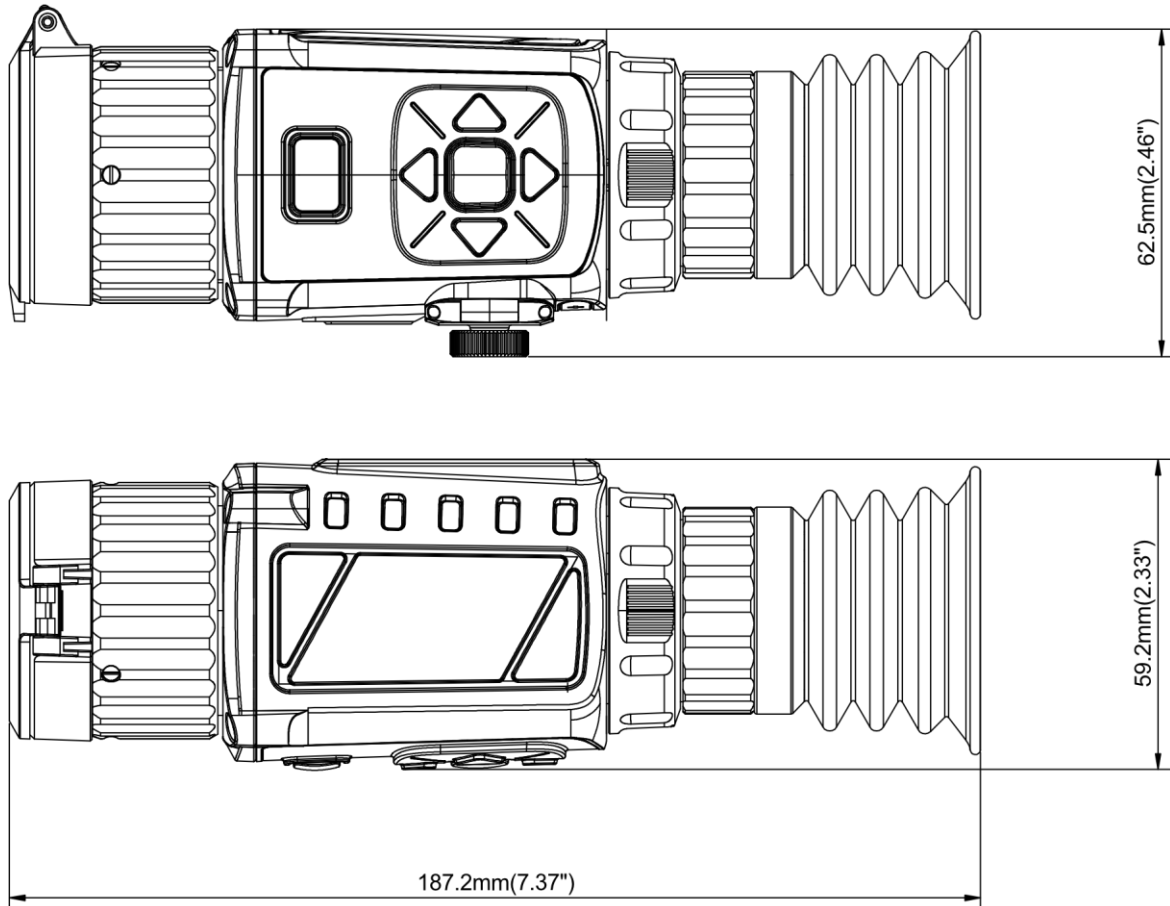

### Key Features

- 256 × 192 thermal resolution, high sensitivity detector, NETD < 35 mK (25°C, F# = 1.0)
- Image processing technology: Adaptive AGC, DDE, 3D DNR
- 1024 × 768 resolution 0.39-inch OLED display
- Supports distance measurement, and hotspot function
- Supports video recording and snapshot, built-in EMMC (16 GB)
- Supports digital zoom and cursor function, palettes of color adjustable
- Up to 5 hours continuous working

## ▪ Specification

Thermal Module	
Image Sensor	VOx Uncooled Focal Plane Arrays
Max. Resolution	256 × 192
Frame Rate	25 Hz
Pixel Interval	12 μm
Response Waveband	8 μm to 14 μm
NETD	< 35 mK (@ 25°C), F# = 1.0
Lens (Focal Length)	25 mm
Detection Range	1200 m
IFOV	0.48 mrad
Field of View	7.03° × 5.39°
Min. Focusing Distance	0.5 m
Aperture	F1.0
Magnification	3.25 to 26 (x8 zoom)
Image Display	
Display	1024 × 768, 0.39 inch, OLED
Palettes	Black hot, white hot, red hot, fusion
Exit Pupil	6 mm
Eye Relief	45 mm
Diopter (Range)	-5D to +3D
System	
Record Video	On-board video recording
Capture Snapshot	Yes
Standby Mode	Yes
Uniformity Correction	Auto, Manual, External Correction
Storage	Built-in EMMC (16 GB)
PIP	Yes
DPC	Yes
Hotspot	Yes
Digital Zoom	1X, 2X, 4X, 8X
Hot Track	Yes
Reticle	Yes
Distance Measurement	Yes
Power Supply	
Battery Type	Replaceable Applicable type: CR123A, RCR123A
Battery Operating Time	5 h
Battery Capacity Display	Yes
Anti-reverse Battery Connection	Yes
Overvoltage Protection	Yes
Type-C Power Supply	Yes

### General

Work Temperature/Humidity	-20°C to 55°C (-4°F to 131°F)
Protection Level	IP67
Vibration & Shock	750 g/1 ms
Dimension	187.2 mm × 62.5 mm × 59.2 mm
Weight	415 g without eyepiece and batteries
Port	Type-C

### ▪ Dimension