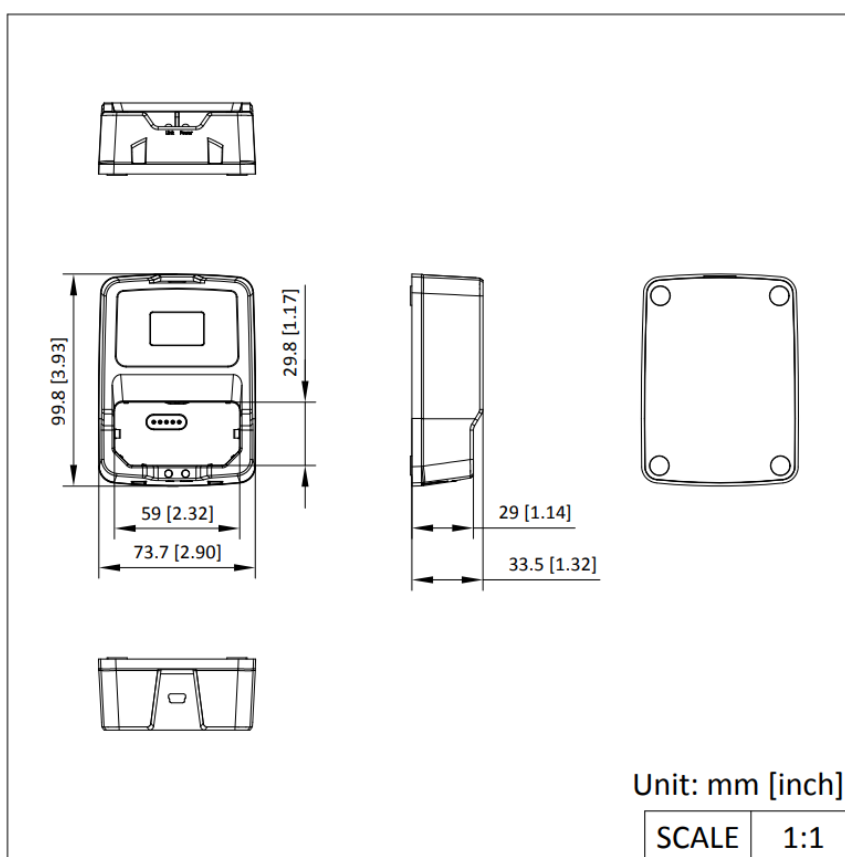

DS-MH1411-B1
Body Camera Charge Cradle

- Charges DS-MCW407 series body camera and copies data.
- Compact appearance.

▪ **Specification**

General	
Indicator	Charging indicator, working indicator
Power Supply Mode	External power supply
Working Temperature	0 °C to 45 °C (32 °F to 113 °F)
Working Humidity	≤ 90%
Peripheral Device Interface	
Charging Interface	Mini USB
External Interface	USB 2.0
General	
Power	5 VDC

▪ **Available Model**

DS-MH1411-B1

▪ **Dimension**

▪ Accessory

DS-MCW40B Body Camera	DS-MCW407(C) Body Camera	DS-MCW407(A) Body Camera	DS-MCW407 Body Camera
			

Headquarters

No.555 Qianmo Road, Binjiang District,
Hangzhou 310051, China
T +86-571-8807-5998
www.hikvision.com