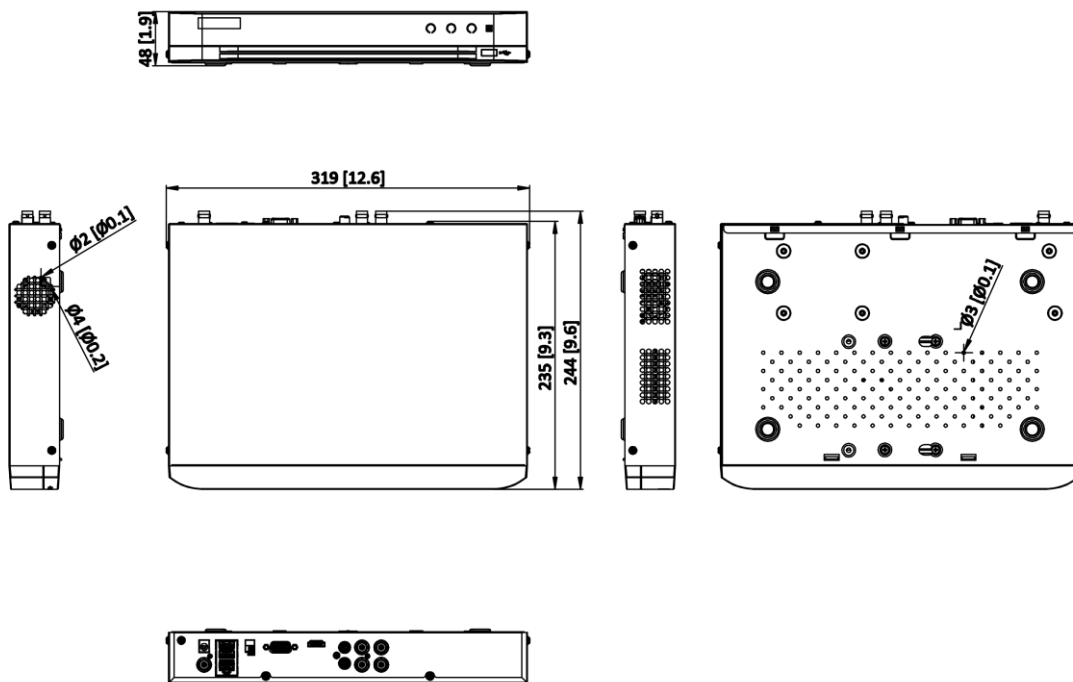

Network Interface	1, RJ4510/100 Mbps self-adaptive Ethernet interface
Auxiliary Interface	
SATA	1 SATAinterface
Capacity	up to 12 TBcapacity for each disk
Serial Interface	RS-485(half-duplex)
USBInterface	Front panel: 1 × USB2.0; Rear panel: 1 × USB3.0
Alarm In/Out	4/1
General	
Power Supply	12 VDC, 2 A
Consumption	≤ 15 W (without HDD)
Working Temperature	-10 °Cto 55 °C(14 °Fto 131 °F)
Working Humidity	10%to 90%
Dimension (W × D × H)	319 × 235 × 48 mm (12.6 × 9.3 × 1.9 inch)
Weight	≤ 1.16 kg (2.6 lb)

Physical Interface

No.	Description	No.	Description
1	Video in	7	LANnetwork interface
2	Audio out	8	USBinterface
3	Audio in	9	Power supply
4	HDMI interface	10	Video out
5	VGAinterface	11	GND
6	RS-485interface		

Available Model

iDS-7204HTHI-M1/XT

▪ Dimension

Unit:mm [inch]

SCALE	1:1
-------	-----

See Far, Go Further

www.hikvision.com
support@hikvision.com