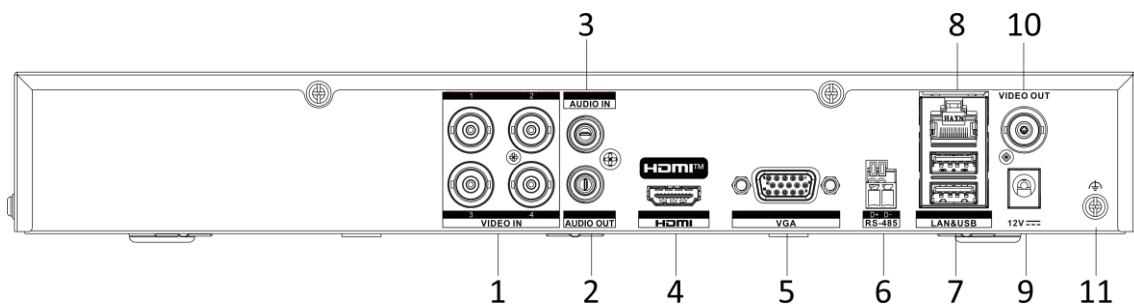

Network Interface	1, RJ4510/100 Mbps self-adaptive Ethernet interface
Auxiliary Interface	
SATA	1 SATAinterface
Capacity	up to 12 TBcapacity for each disk
Serial Interface	RS-485(half-duplex)
USBInterface	Front panel: 1 × USB2.0; Rear panel: 1 × USB3.0
Alarm In/Out	4/1
General	
Power Supply	12 VDC, 2 A
Consumption	≤ 15 W (without HDD)
Working Temperature	-10 °Cto 55 °C(14 °Fto 131 °F)
Working Humidity	10%to 90%
Dimension (W × D × H)	319 × 235 × 48 mm (12.6 × 9.3 × 1.9 inch)
Weight	≤ 1.16 kg (2.6 lb)

Physical Interface

No.	Description	No.	Description
1	Video in	7	LANnetwork interface
2	Audio out	8	USBinterface
3	Audio in	9	Power supply
4	HDMI interface	10	Video out
5	VGAinterface	11	GND
6	RS-485interface		

Available Model

iDS-7204HTHI-M1/XT