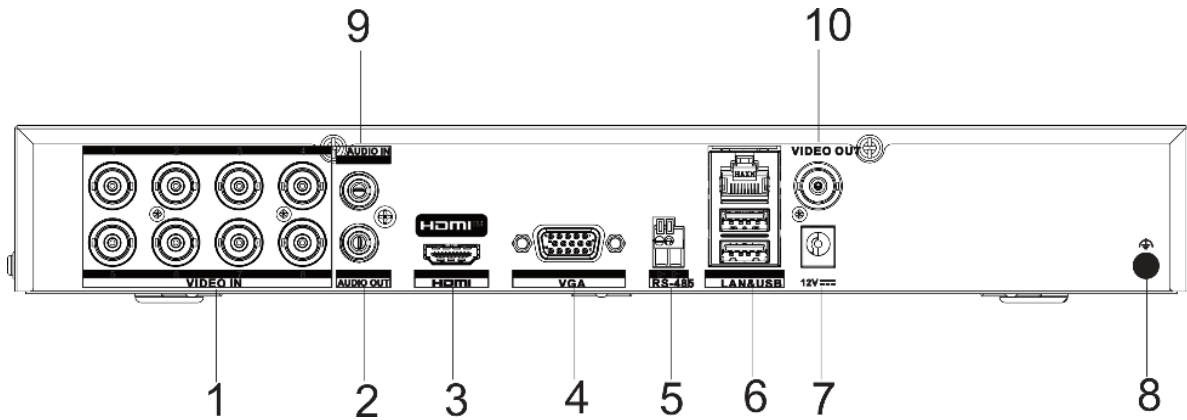

Physical Interface

No.	Description	No.	Description
1	Video in	6	LAN network interface and USB interface
2	Audio out	7	12 VDC power input
3	HDMI interface	8	GND
4	VGA interface	9	Audio in
5	RS-485 interface	10	Video out

Available Model

iDS-7208HUHI-M1/X

Headquarters

No.555 Qianmo Road, Binjiang District,
Hangzhou 310051, China
T +86-571-8807-5998
www.hikvision.com

Follow us on social media to get the latest product and solution information.

Hikvision

HikvisionHQ

HikvisionHQ

Hikvision_Global

Hikvision
Corporate Channel

hikvisionhq