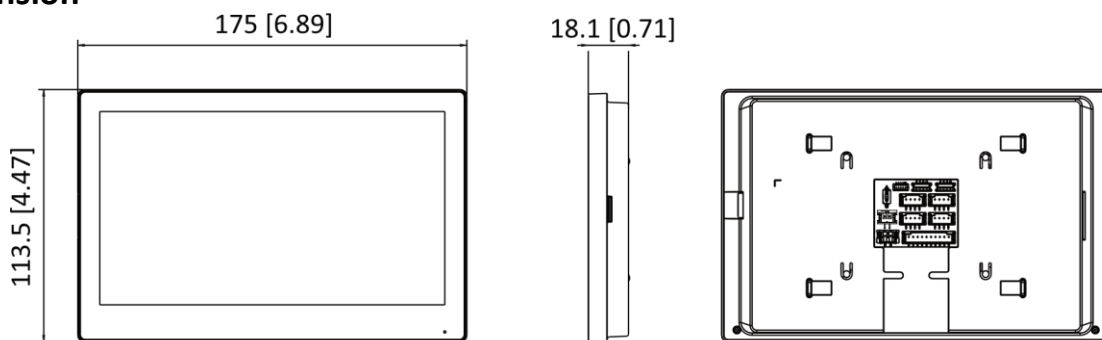

Dimension (W × H × D)	175 mm × 113.5 mm × 18.1 mm (6.89" × 4.47" × 0.71")
Power supply	12 VDC
Application environment	Indoor
Power consumption	≤ 5 W
Language	English, Russian, Bulgarian, Hungarian, Greek, German, Italian, Czech, Slovak, French, Polish, Dutch, Portuguese (Brazil), Spanish, Hebrew, Romanian, Turkish, Estonian, Danish, Swedish, Norwegian, Finnish, Vietnamese, Croatian, Slovenian, Serbian, Arabic, Portuguese (Portugal), Lithuanian, Uzbek, Kazakh, Mongolian, Ukrainian, Latvian, Traditional Chinese
Material	Plastic

▪ **Available Model**

DS-KH6352-WTDE6

▪ **Dimension**

Unit: mm [inch]

▪ **Accessory**

▪ **Optional**

DS-KABH6350-T
Table bracket