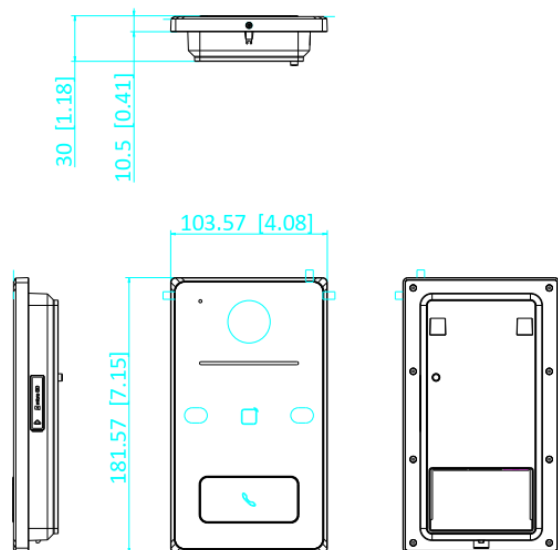

Alarm output	1
Lock control	1 relay, Max. 30 VDC 2 A
Door contact input	1
Audio output	1 external loudspeaker(Reserved)
General	
Button	1 physical button
Installation	Surface mounting, Flush mounting
Indicator	2
Weight	Net weight: 0.190 kg Gross weight: 0.414 kg
Protective level	IP65
Working temperature	-40 °C to 53 °C (-40 °F to 127.4 °F)
Working humidity	10% to 95% (no-condensing)
Dimension (W × H × D)	181.6 mm × 103.6 mm × 29.5 mm (7.1" × 4.0" × 1.1")
Battery	/
Application environment	Outdoor
Power consumption	< 10 W
Power supply	12 VDC, 1.5 A,IEEE802.3af, Standard PoE
Language	English, Arabic, French (Europe), Russian, Spanish (Europe), Italian, German, Polish, Turkish, Portuguese, Portuguese (Brazil), Uzbek, Kazakh, Czech, Hungarian, Dutch, Romanian, Bulgarian, Ukrainian, Croatian, Serbian, Greek, Lithuanian, Estonian, Latvian, Norwegian, Danish, Slovenian, Slovak, Hebrew, Swedish, Finnish, Mongolian, Vietnamese, Traditional Chinese

▪ Available Model

DS-KV6133-ME1

▪ Dimension

Unit:mm [inch]

SCALE 1:1