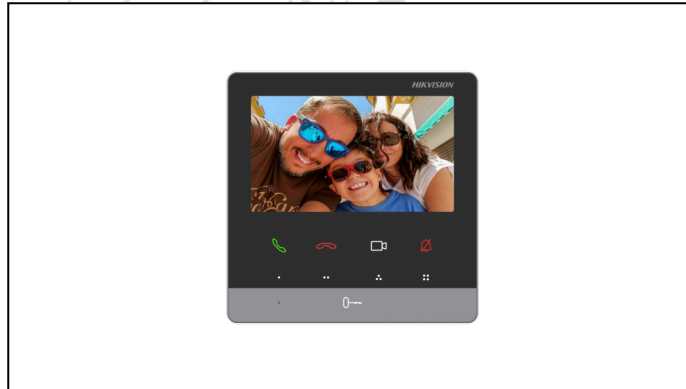

## DS-KH6100-E1 Network Indoor Station

The 4.3-inch series indoor station satisfies the demands of the entry level market and the intercom apartment market, which can provide flexible and convenient intercom functions, customized touch buttons functions, etc., while meeting the needs of customers with limited budgets.

- 4.3-inch colorful non-touch screen with resolution 480 × 272
- Standard PoE power supply without additional power adaptor
- Views live videos of door stations and linked cameras
- Convenient for users to customize functions according to their own usage habits by 4 custom touch buttons

## ▪ Specification

System parameters	
Operating system	Linux
ROM	8 MB
RAM	64 MB
CPU	Embedded processor
Display parameters	
Screen size	4.3-inch
Operation method	9 touch buttons
Type	Colorful TFT
Resolution	480 × 272
Video parameters	
Lens	/
Resolution	/
FOV	/
WDR	/
Video compression standard	/
Focal length	/
Audio parameters	
Audio compression standard	G.711 U, G.711 A
Audio input	Built-in omnidirectional microphone
Audio output	Built-in loudspeaker
Audio compression bitrate	64 Kbps
Audio quality	Noise suppression and echo cancellation
Volume adjustment	Adjustable
Capacity	
Event capacity	200
Notice capacity	200
Linked indoor extensions capacity	16
Network parameters	
Communication protocol	TCP/IP, SIP, RTSP
Wi-Fi standard	/
Bluetooth version	/
3G/4G standard	/
Zigbee	/
Device interfaces	
Alarm input	Support
Network interface	1 RJ-45 100 Mbps
TAMPER	/
RS-485	/
USB	/
TF card	/
Alarm output	Support