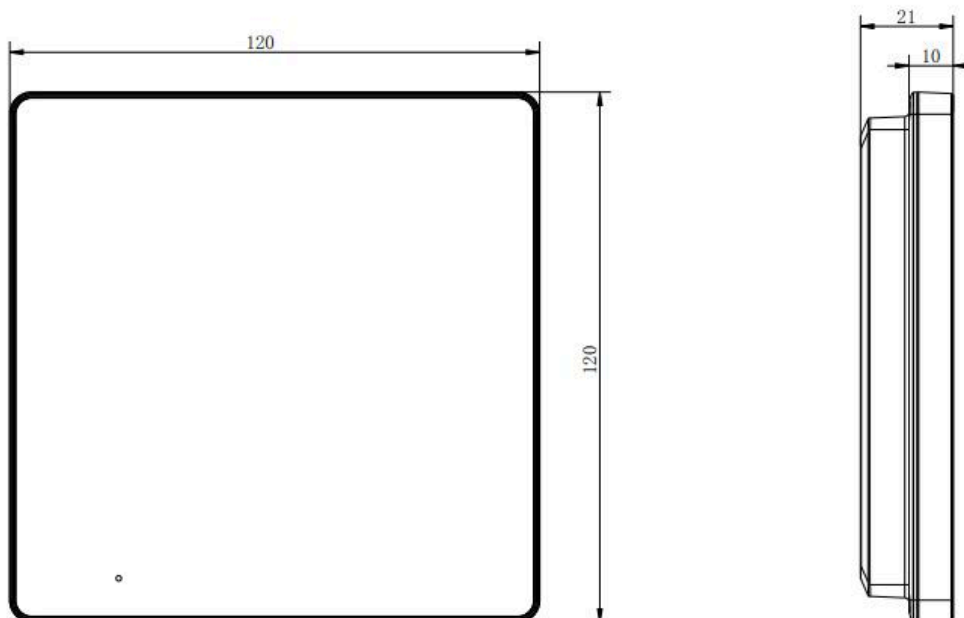

General	
Button	9 touch buttons
Installation	Wall mounting, table mounting
Indicator	0
Weight	With package: 330.6 g (0.7 lbs) Without package: 191.8 g (0.4 lbs)
Protective level	/
Working temperature	-10 °C to 50 °C (14 °F to 122 °F)
Working humidity	10% to 90%
Dimensions	120 mm × 120 mm × 21 mm (4.7" × 4.7" × 0.83")
Application environment	Indoor
Power consumption	≤ 4 W
Language	English, French, Portuguese, Portuguese (Brazil), Spanish, Russian, German, Italian, Polish, Turkish, Vietnamese, Arabic, Czech, Hungarian, Dutch, Romanian, Bulgarian, Ukrainian, Croatian, Serbian, Greek, Lithuanian, Estonian, Latvian, Norwegian Danish, Slovenian, Slovak, Swedish, Finnish, Mongolian, Hebrew, Kazakh, Uzbek
Power supply	IEEE802.3af, Standard PoE, 12 VDC

▪ **Available Model**
DS-KH6100-E1

▪ **Dimension**