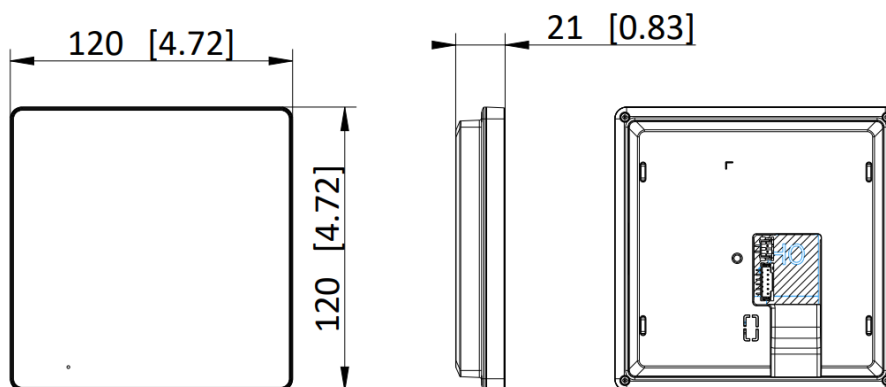

| General                 |  |
|-------------------------|--|
| Button                  | 9 touch buttons  |
| Installation            | Wall mounting, table mounting  |
| Indicator               | /  |
| Weight                  | With package: 336.6 g (0.7 lbs)<br>Without package: 197.8 g (0.4 lbs)  |
| Protective level        | /  |
| Working temperature     | -10 °C to 50 °C (14 °F to 122 °F)  |
| Working humidity        | 10% to 90%   |
| Dimensions              | 120 mm × 120 mm × 21 mm (4.7" × 4.7" × 0.83")  |
| Application environment | Indoor   |
| Power consumption       | ≤ 4 W  |
| Language                | English, French, Portuguese, Portuguese (Brazil), Spanish, Russian, German, Italian, Polish, Turkish, Vietnamese, Arabic, Czech, Hungarian, Dutch, Romanian, Bulgarian, Ukrainian, Croatian, Serbian, Greek, Lithuanian, Estonian, Latvian, Norwegian Danish, Slovenian, Slovak, Swedish, Finnish, Traditional Chinese, Mongolian, Hebrew, Kazakh, Uzbek |
| Power supply            | IEEE802.3af, Standard PoE,12 VDC   |

▪ **Available Model**

DS-KH6110-WE1

▪ **Dimension**

Unit:mm [inch]

SCALE | 1:1

▪ **Accessory**

▪ **Optional**

**DS-KABH6350-T**  
**Table bracket**