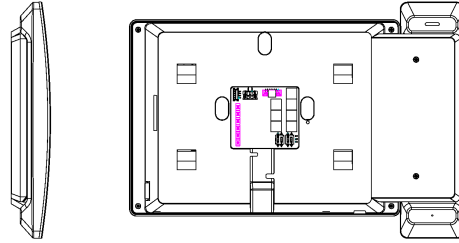

Unit:mm [inch]

SCALE

1:1