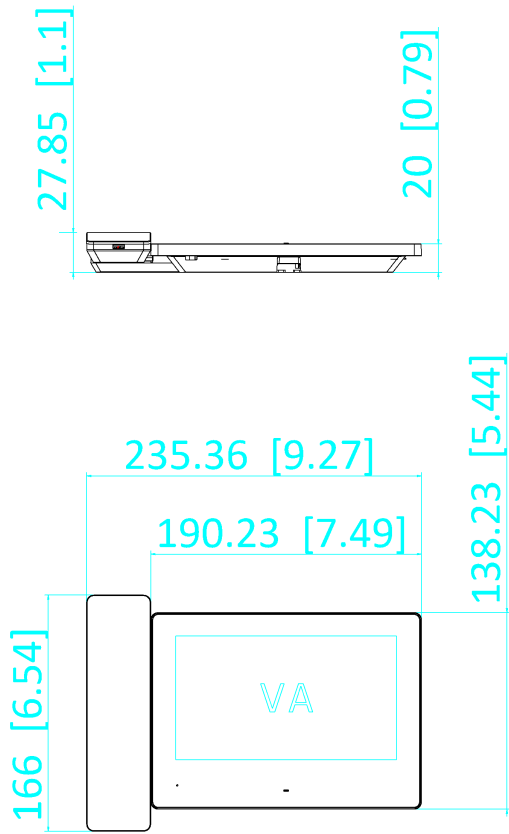

DS-KH7300EY-WTHE2 2-wire HD Indoor Station

- Excellent Product Design: 7-inch touch screen with 1024*600 high resolution
- Excellent Product Design: 3 touch buttons, physically challenged friendly
- Easy to Use: DEC knobs configuration;
- Easy to Use: Plug & play, support different connection topologies
- Easy to Use: Supports Hik-Connect App (model with W)
- Easy to Use: Multiple indicators--Wi-Fi, power, mute, in use
- Easy to Use: Max. 4 custom virtual buttons
- View live view of door stations
- Support Professional Studio / Trade button function (Open doors automatically)
- Support Floor Call
- Support handset

▪ Specification

System parameters	
Operating system	Embedded Linux operation system
ROM	32 MB
RAM	128 MB
CPU	Embedded processor
Display parameters	
Screen size	7-inch
Operation method	Capacitive touch screen
Type	Colorful TFT screen
Resolution	1024 × 600
Video parameters	
Video compression standard	/
Lens	/
FOV	/
WDR	/
Resolution	/
Focal length	/
Audio parameters	
Audio compression standard	G.711 U G.711 A
Audio input	1 Built-in omnidirectional microphone
Audio output	1 Built-in loudspeaker
Audio compression bitrate	64 Kps
Audio quality	Noise suppression and echo cancellation
Volume adjustment	Adjustable
Capacity	
Event capacity	200 captured pictures (with TF card)
Linked indoor extensions capacity	3
Network parameters	
Communication protocol	TCP/IP, RTSP
Wi-Fi standard	2.4 GHz, IEEE802.11b, IEEE802.11g, IEEE802.11n
3G/4G standard	/
Zigbee	/
Device interfaces	
Alarm input	1
TAMPER	/
RS-485	/
USB	/
TF card	Max to 128 G, SD 2.0 or lower version
Alarm output	/
DIP switch	5 decimal DIP switch and 4 binary DIP switch
Power supply input	48V, powered by DS-KAD7060EY or DS-KAD7061EY
Two-wire IP interface	2, 1 for input 1 for output

▪ Available Model

DS-KH7300EY-WTHE2

▪ Dimension

Unit:mm [inch]

SCALE

1:1

Headquarters

No.555 Qianmo Road, Binjiang District,
Hangzhou 310051, China
T +86-571-8807-5998
www.hikvision.com