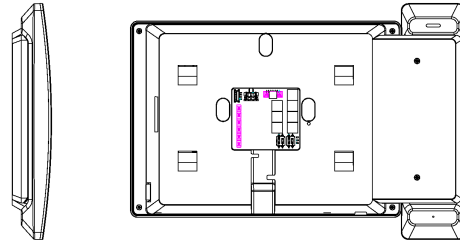

Unit:mm [inch]

SCALE

1:1