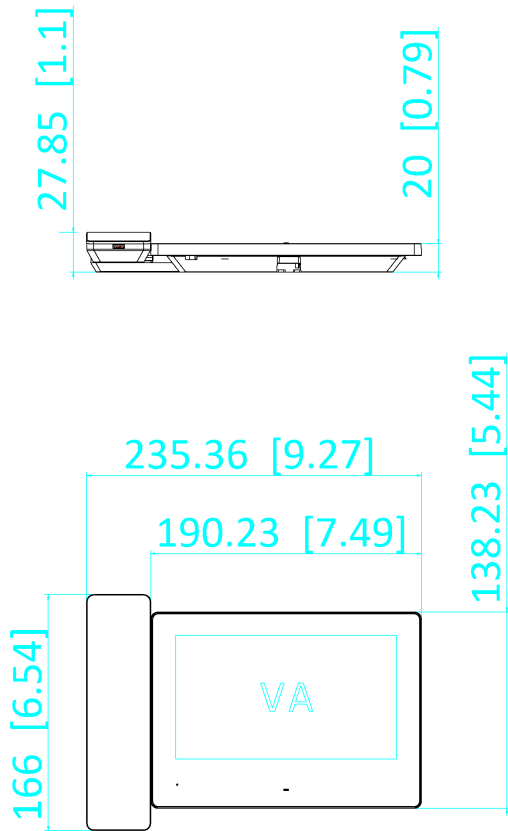

▪ Specification

System parameters	
Operating system	Embedded Linux operation system
ROM	32 MB
RAM	128 MB
CPU	Embedded processor
Display parameters	
Screen size	7-inch
Operation method	Capacitive touch screen
Type	Colorful TFT screen
Resolution	1024 × 600
Video parameters	
Video compression standard	/
Lens	/
FOV	/
WDR	/
Resolution	/
Focal length	/
Audio parameters	
Audio input	1 Built-in omnidirectional microphone
Audio compression standard	G.711 U G.711 A
Audio output	1 Built-in loudspeaker
Audio compression bitrate	64 Kps
Audio quality	Noise suppression and echo cancellation
Volume adjustment	Adjustable
Capacity	
Event capacity	200 captured pictures (with TF card)
Linked indoor extensions capacity	3
Network parameters	
Communication protocol	TCP/IP, RTSP
Wired network	10/100 Mbps self-adaptive through 2-wire interface
Wi-Fi standard	/
3G/4G standard	/
Zigbee	/
Device interfaces	
Alarm input	1
TAMPER	/
RS-485	/
USB	/
TF card	Max to 128 G, SD 2.0 or lower version
Alarm output	/
DIP switch	5 decimal DIP switch and 4 binary DIP switch
Power supply input	48V, Powered by DS-KAD7060EY or DS-KAD7061EY

Two-wire IP interface	2, 1 for input 1 for output
General	
Button	3 Touch buttons (Answer, Unlock, Hang up)+1 Physical button (Reset)
Installation	Surface mounting
Indicator	3 (Power、 Mute、 In use)
Protective level	/
Working temperature	-10 °C to 50 °C (14 °F to 122 °F)
Working humidity	10% to 90% (no-condensing)
Dimensions	190.2 mm × 138.2 mm × 20 mm (7.5" × 5.4" × 0.8")
Battery	/
Power supply	48V, Powered by DS-KAD7060EY or DS-KAD7061EY
Application environment	Indoor
Power consumption	≤ 4W (stand by ≤ 1W)
Language	English, Bulgarian, Hungarian, Greek, German, Italian, Czech, Slovak, French, Polish, Dutch, Spanish, Romanian, Estonian, Croatian, Slovenian, Serbian, Ukrainian, Portuguese

▪ Available Model

DS-KH7300EY-THE2

DS-KH7300EY-THE2/White

▪ Dimension

Unit:mm [inch]

SCALE

1:1

Headquarters